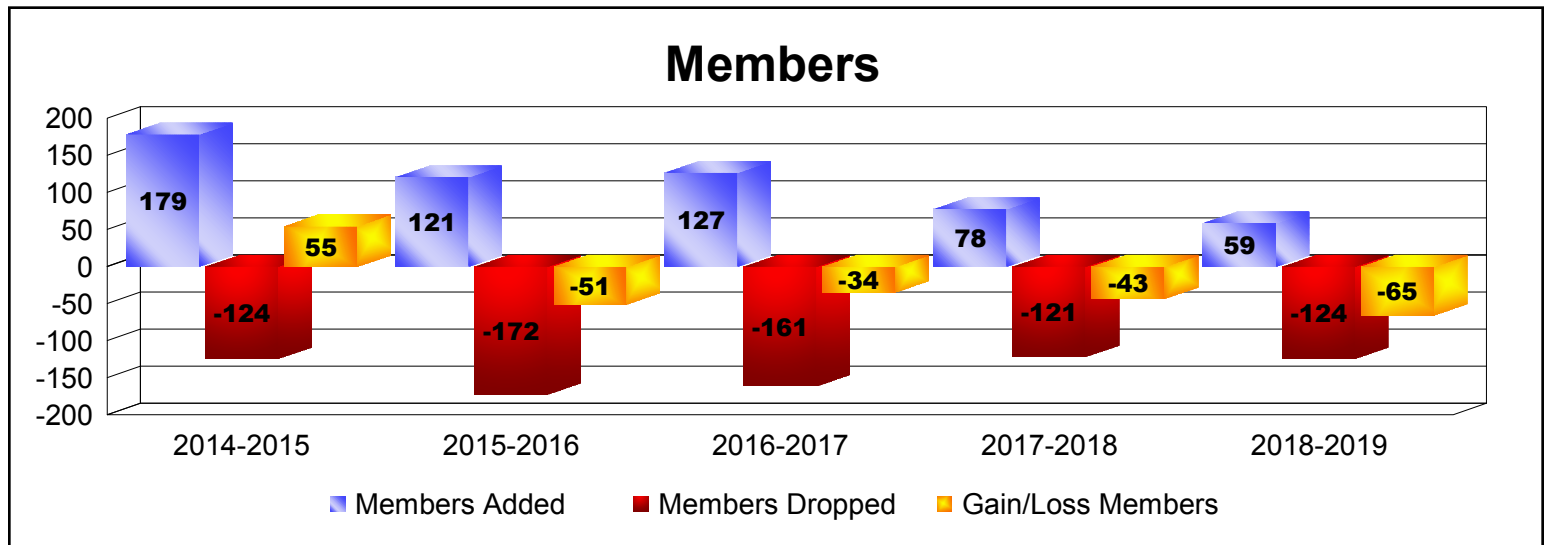

Year	New Clubs	Dropped Clubs	Gain/ Loss Clubs	New Members	Charter Members	Reinstate Members	Transfer Members	Total Member Added	Total Members Dropped	Gain/ Loss Members
2014-2015	1	-1	0	127	36	6	10	179	-124	55
2015-2016	0	-1	-1	107	2	5	7	121	-172	-51
2016-2017	1	-3	-2	88	29	4	6	127	-161	-34
2017-2018	0	0	0	66	2	6	4	78	-121	-43
2018-2019	0	-2	-2	52	2	3	2	59	-124	-65
<b>Average</b>	<b>0</b>	<b>-1</b>	<b>-1</b>	<b>88</b>	<b>14</b>	<b>5</b>	<b>6</b>	<b>113</b>	<b>-140</b>	<b>-28</b>

Year	New Clubs	Dropped Clubs	Gain/ Loss Clubs	New Members	Charter Members	Reinstate Members	Transfer Members	Total Member Added	Total Members Dropped	Gain/ Loss Members
2014-2015	0	0	0	10	0	0	0	10	-10	0
2015-2016	0	0	0	6	0	0	0	6	-11	-5
2016-2017	0	0	0	8	0	0	0	8	-7	1
2017-2018	0	0	0	1	0	0	0	1	-3	-2
2018-2019	0	0	0	1	0	1	0	2	-4	-2
<b>Average</b>	<b>0</b>	<b>0</b>	<b>0</b>	<b>5</b>	<b>0</b>	<b>0</b>	<b>0</b>	<b>5</b>	<b>-7</b>	<b>-2</b>