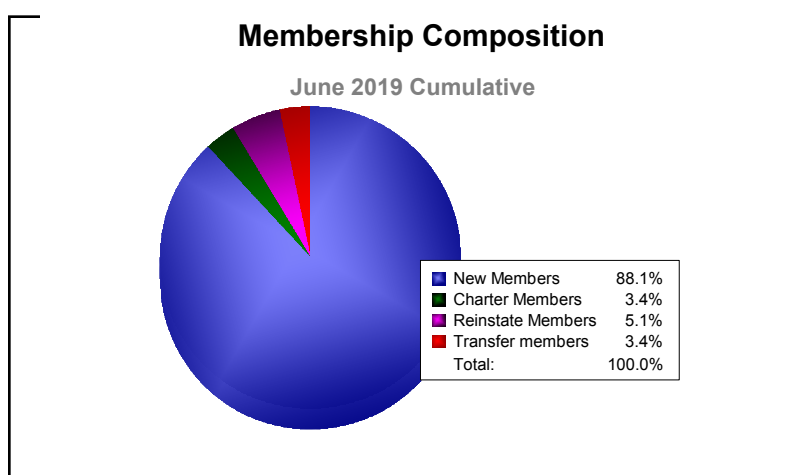

Year	New Clubs	Dropped Clubs	Gain/ Loss Clubs	New Members	Charter Members	Reinstate Members	Transfer Members	Total Member Added	Total Members Dropped	Gain/ Loss Members
2014-2015	1	-1	0	127	36	6	10	179	-124	55
2015-2016	0	-1	-1	107	2	5	7	121	-172	-51
2016-2017	1	-3	-2	88	29	4	6	127	-161	-34
2017-2018	0	0	0	66	2	6	4	78	-121	-43
2018-2019	0	-2	-2	52	2	3	2	59	-124	-65
<b>Average</b>	<b>0</b>	<b>-1</b>	<b>-1</b>	<b>88</b>	<b>14</b>	<b>5</b>	<b>6</b>	<b>113</b>	<b>-140</b>	<b>-28</b>

Year	New Clubs	Dropped Clubs	Gain/ Loss Clubs	New Members	Charter Members	Reinstate Members	Transfer Members	Total Member Added	Total Members Dropped	Gain/ Loss Members
2014-2015	0	0	0	10	0	0	0	10	-10	0
2015-2016	0	0	0	6	0	0	0	6	-11	-5
2016-2017	0	0	0	8	0	0	0	8	-7	1
2017-2018	0	0	0	1	0	0	0	1	-3	-2
2018-2019	0	0	0	1	0	1	0	2	-4	-2
<b>Average</b>	<b>0</b>	<b>0</b>	<b>0</b>	<b>5</b>	<b>0</b>	<b>0</b>	<b>0</b>	<b>5</b>	<b>-7</b>	<b>-2</b>