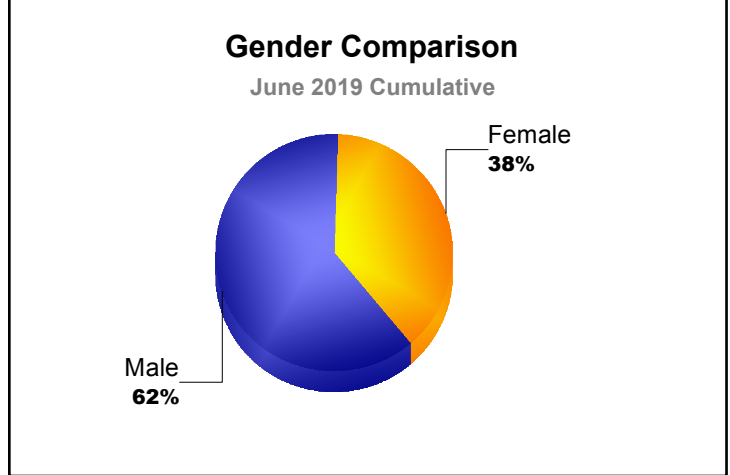

Year	New Clubs	Dropped Clubs	Gain/ Loss Clubs	New Members	Charter Members	Reinstate Members	Transfer Members	Total Member Added	Total Members Dropped	Gain/ Loss Members
2014-2015	1	-1	0	127	36	6	10	179	-124	55
2015-2016	0	-1	-1	107	2	5	7	121	-172	-51
2016-2017	1	-3	-2	88	29	4	6	127	-161	-34
2017-2018	0	0	0	66	2	6	4	78	-121	-43
2018-2019	0	-2	-2	52	2	3	2	59	-124	-65
<b>Average</b>	<b>0</b>	<b>-1</b>	<b>-1</b>	<b>88</b>	<b>14</b>	<b>5</b>	<b>6</b>	<b>113</b>	<b>-140</b>	<b>-28</b>