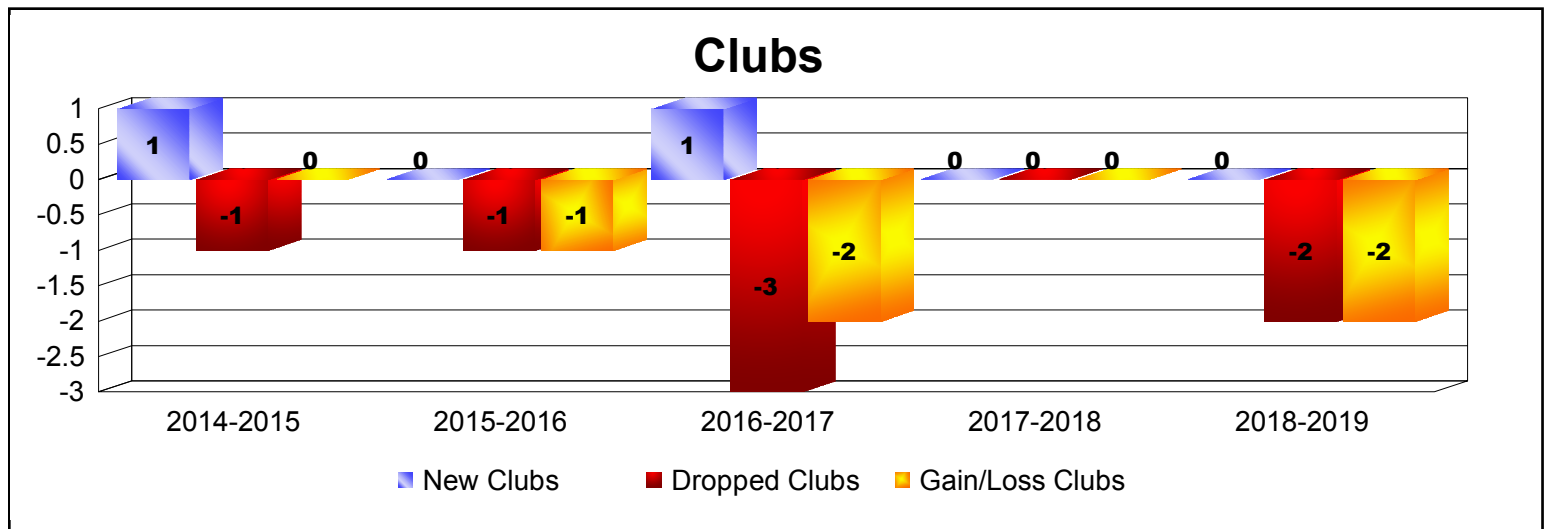

Year	New Clubs	Dropped Clubs	Gain/ Loss Clubs	New Members	Charter Members	Reinstate Members	Transfer Members	Total Member Added	Total Members Dropped	Gain/ Loss Members
2014-2015	1	-1	0	127	36	6	10	179	-124	55
2015-2016	0	-1	-1	107	2	5	7	121	-172	-51
2016-2017	1	-3	-2	88	29	4	6	127	-161	-34
2017-2018	0	0	0	66	2	6	4	78	-121	-43
2018-2019	0	-2	-2	52	2	3	2	59	-124	-65
<b>Average</b>	<b>0</b>	<b>-1</b>	<b>-1</b>	<b>88</b>	<b>14</b>	<b>5</b>	<b>6</b>	<b>113</b>	<b>-140</b>	<b>-28</b>

Year	New Clubs	Dropped Clubs	Gain/ Loss Clubs	New Members	Charter Members	Reinstate Members	Transfer Members	Total Member Added	Total Members Dropped	Gain/ Loss Members
2014-2015	0	0	0	10	0	0	0	10	-10	0
2015-2016	0	0	0	6	0	0	0	6	-11	-5
2016-2017	0	0	0	8	0	0	0	8	-7	1
2017-2018	0	0	0	1	0	0	0	1	-3	-2
2018-2019	0	0	0	1	0	1	0	2	-4	-2
<b>Average</b>	<b>0</b>	<b>0</b>	<b>0</b>	<b>5</b>	<b>0</b>	<b>0</b>	<b>0</b>	<b>5</b>	<b>-7</b>	<b>-2</b>